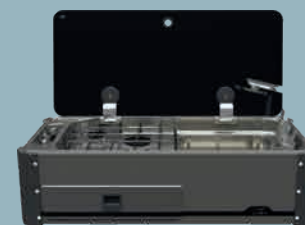

### **COMBINATION UNIT**

2 Burners with sink  
(740mm x 363mm)