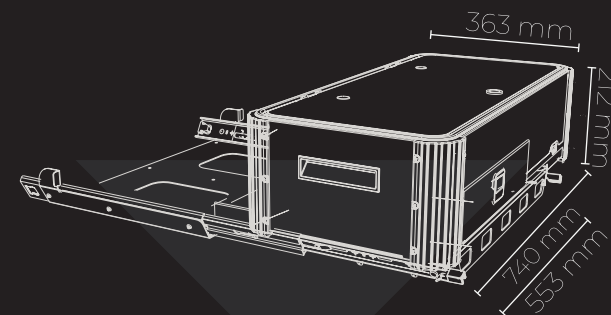

SLIDING OPTION

long side

CAN S.R.L.

Via Nazionale 65, 25050
Puegnago del Garda (Brescia)
Italy