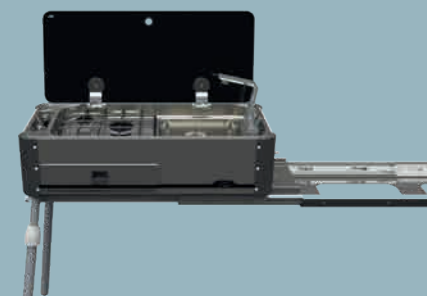

### **COMBINATION UNIT**

2 Burners with sink  
(740mm x 363mm)