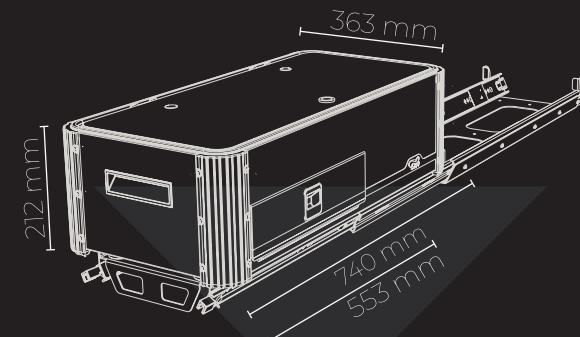

### **COMBINATION UNIT**

2 Burners with sink  
(740mm x 363mm)

### **COMBINATION UNIT**

1 Burner with sink  
(553mm X 363mm)